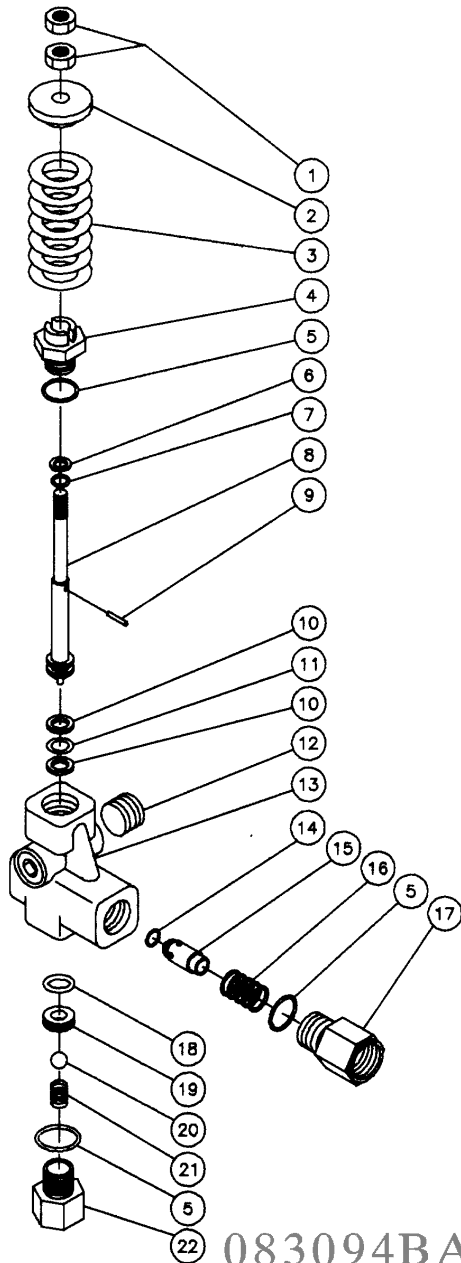

UNLOADER ASSEMBLY (8-0270) FOR CW-3504-3MGH/3MGV

083094BAR

UNLOADER ASSEMBLY (8-0270)			
REF.#	DESCRIPTION	PART #	QTY.
1	Hex Nut	30-7203	2
2	Spring Guide	8-0278	1
3	Spring	49-0111	1
4	Piston Housing	8-0279	1
5	O-ring	25-0189	3
6	Back-up Ring	8-0277	1
7	O-ring	25-0192	1
8	Piston	8-0280	1
9	Pin	43-0059	1
10	Back-up Ring	8-0276	2
11	O-ring	25-0191	1
12	Plug	39-0055	2
13	Valve Housing	8-0275	1
14	O-ring	25-0193	1
15	Check Valve	22-0127	1
16	Spring	49-0058	1
17	Outlet Connection	8-0271	1
18	O-ring	25-0190	1
19	Seat	8-0272	1
20	Ball	8-0273	1
21	Spring	49-0059	1
22	Inlet Connection	8-0274	1
	Unloader Kit (5-7, 10, 11, 14, 18-20)	70-0107	1

OMGEN043/083094/BAR