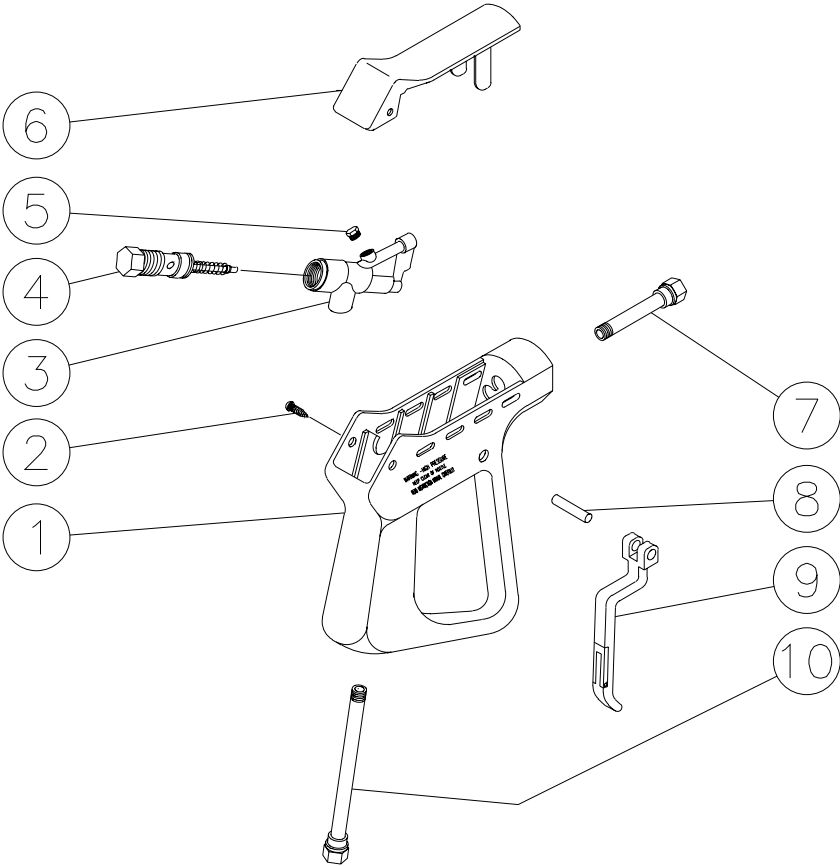

UNLOADER ASSEMBLY (8-0270) FOR CW-3504-3MGH/3MGV

083094BAR

UNLOADER ASSEMBLY (8-0270)			
REF.#	DESCRIPTION	PART #	QTY.
1	Hex Nut	30-7203	2
2	Spring Guide	8-0278	1
3	Spring	49-0111	1
4	Piston Housing	8-0279	1
5	O-ring	25-0189	3
6	Back-up Ring	8-0277	1
7	O-ring	25-0192	1
8	Piston	8-0280	1
9	Pin	43-0059	1
10	Back-up Ring	8-0276	2
11	O-ring	25-0191	1
12	Plug	39-0055	2
13	Valve Housing	8-0275	1
14	O-ring	25-0193	1
15	Check Valve	22-0127	1
16	Spring	49-0058	1
17	Outlet Connection	8-0271	1
18	O-ring	25-0190	1
19	Seat	8-0272	1
20	Ball	8-0273	1
21	Spring	49-0059	1
22	Inlet Connection	8-0274	1
	Unloader Kit (5-7, 10, 11, 14, 18-20)	70-0107	1

OMGEN043/083094/BAR

GUN ASSEMBLY (16-0001) FOR CW-3504-3MGH/3MGV

GUN ASSEMBLY (16-0001)			
Ref. #	Description	Part #	Qty.
1	Plastic Housing	16-0008	1
2	Screw	27-3230	2
3	Brass Housing	16-0012	1
4	Gun Repair Kit	70-0055	1
5	Brass Plug	39-0024	1
6	Plastic Cover	16-0009	1
7	Pipe Assembly	16-0013	1
8	Trigger Pin	16-0063	1
9	Trigger Safety Lock-off	16-0010	1
10	Pipe Assembly-Inlet	16-0016	1
	Gun Assembly Complete	16-0001	1