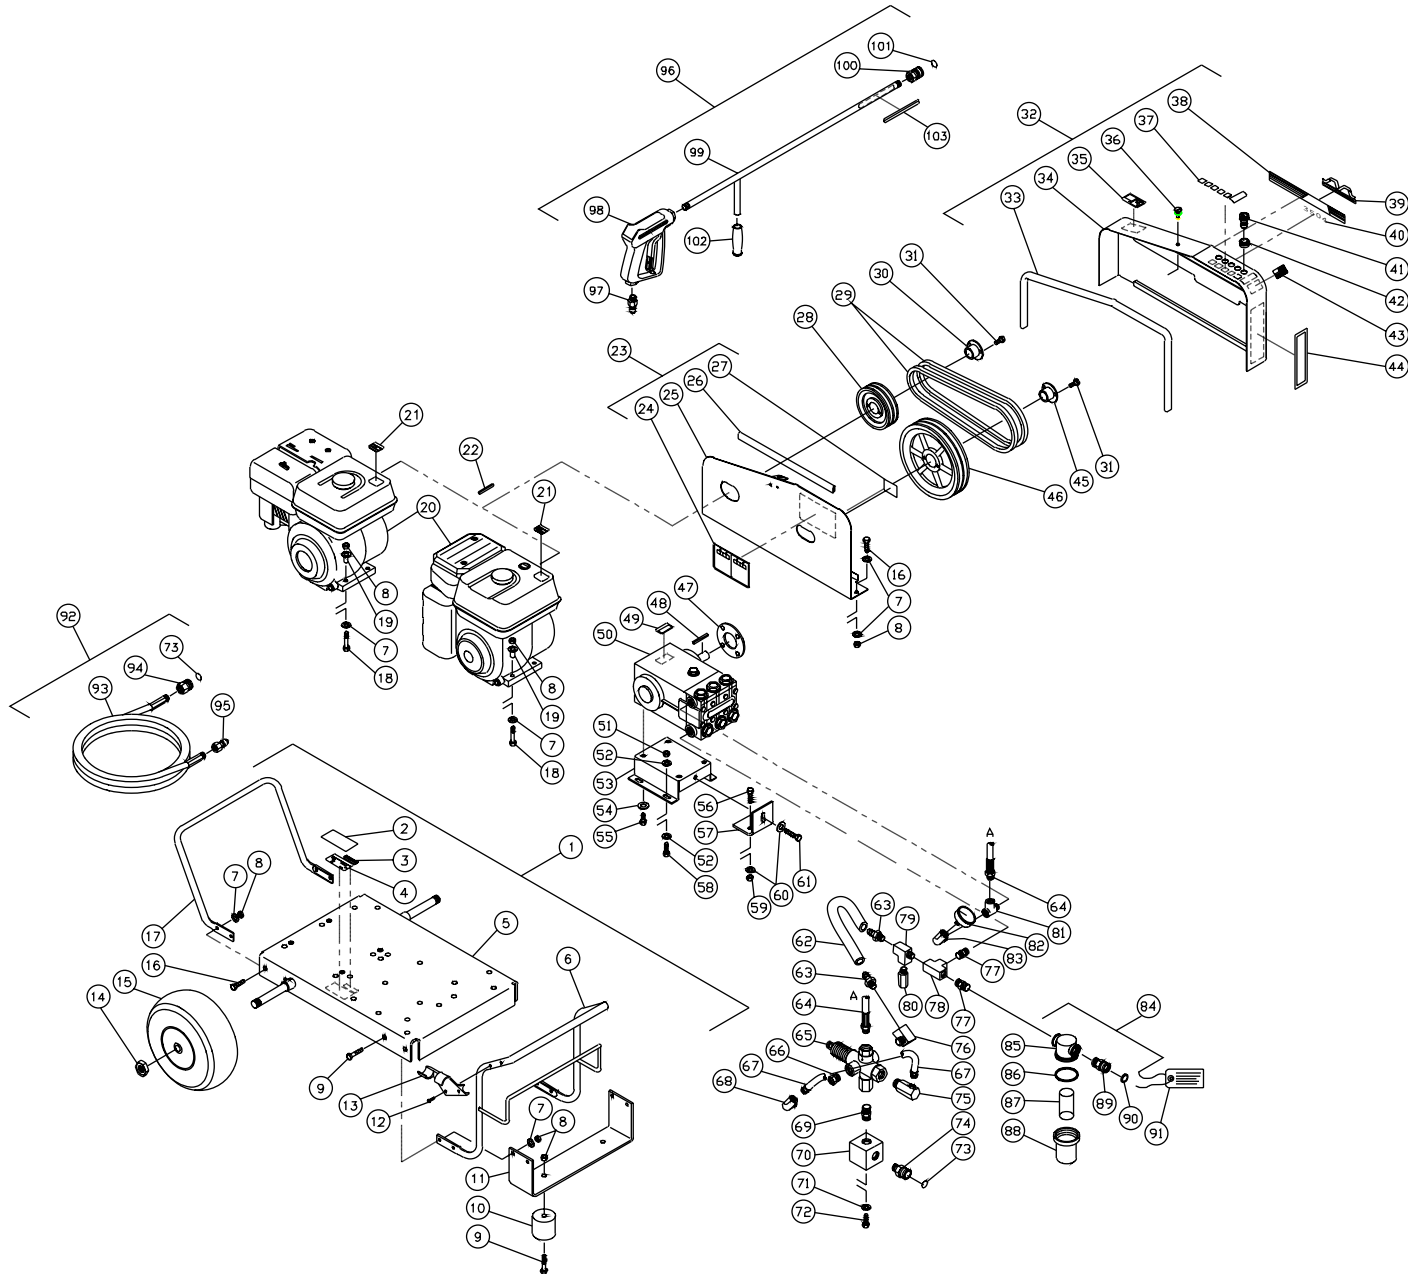

FRAME ASSEMBLY FOR CW-3504-3MGH/3MGV

OMCWU196/090496/JTR

FRAME ASSEMBLY FOR CW-3504-3MGH/3MGV											
REF. #	DESCRIPTION	PART #	QTY.	REF. #	DESCRIPTION	PART #	QTY.	REF. #	DESCRIPTION	PART #	QTY.
1	Base Plate Assembly (5-17)	851-0235	1	36	Fastener	33-0197	1	69	Hex Nipple	24-0031	1
2	Decal-Clear Laminate	34-0210	1	37	Nozzles	34-0500	1	70	Manifold Block	51-0012	1
3	Decal-Cold Water Serial Number	N/A	1	38	Decal-Mi-T-M Stripe	34-0501	1	71	Washer	29-0008	2
4	Decal-H.D. Silver Sticker	34-0075	1	39	Decal-Mi-T-M Logo	62-0086	1	72	Bolt	27-0116	2
5	Base Plate	5-0078A01	1	40	Decal-White Die Cut 3504	34-0034	1	73	O-ring	25-0123	2
6	Handle-Front	7-0101A01	1	41	Spray Nozzle 0004	18-0028	1	74	Quick Connect Socket	17-0029	1
7	Washer	28-0003	20		Spray Nozzle 1504	18-0029	1	75	Easy Start Valve	22-0146	1
8	Locknut	30-0157	18		Spray Nozzle 2504	18-0030	1	76	Elbow	23-0035	1
9	Bolt	27-0068	6		Spray Nozzle 4004	18-0031	1	77	Hex Nipple	23-0012	2
10	Isolator	14-0008	2	42	Grommet	33-0001	5	78	Tee	23-0043	1
11	Underbracket	13-0042A01	1	43	Decal-American Flag	34-0521	1	79	Tee	23-0124	1
12	Screw	27-3062	2	44	Decal-Operating Instructions	34-0499	1	80	Heat Dump Valve	22-0005	1
13	Wand Holder	62-0085	1	45	Bushing	9-0017	1	81	Tee	23-0058	1
14	Jamnut	30-0117	2	46	Sheave	10-0040	1	82	Pressure Gauge (Optional Part, #22-0107)		1
15	Wheel	14-0006	2	47	Isolator	33-0202	1	83	Elbow	24-0004	1
16	Bolt	27-0067	8	48	Key	43-0028	1	84	Strainer (85-90)	19-0057	1
17	Handle-Rear	7-0104A01	1	49	Decal-Pump ID #	34-0712	1	85	Strainer Cap	19-0058	1
18	Bolt	27-0070	4	50	Pump	3-0142	1	86	Strainer Gasket	26-0160	1
19	Shim-Engine	33-0169	4	51	Locknut	30-0161	4	87	Strainer Steel Screen	19-0059	1
20	Engine 13.0 HP Honda	1-0086	1	52	Washer	28-0030	8	88	Strainer Bowl	19-0060	1
	Engine 13.0 HP Vanguard	1-0090		53	Pump Bracket	5-0101A01	1	89	Garden Hose Swivel	23-0095	1
21	Decal-Caution: Allow to Cool	34-0588	1	54	Washer	29-0055	4	90	Garden Hose Gasket	26-0001	1
22	Key	43-0078	1	55	Bolt	27-8471	4	91	Tag-Water Supply Inlet	34-0097	1
23	Beltguard Back Assy. (24-27)	851-0215	1	56	Bolt	27-0118	2	92	High Pressure Hose Assy. (93-95)	851-0006	1
24	Decal-Caution/Warning	34-0498	1	57	Brace Tightener	13-0003A01	1	93	High Pressure Hose	15-0004	1
25	Beltguard Back	6-0063A01	1	58	Bolt	27-0166	4	94	Quick Connect Socket	17-0004	1
26	Edging *(2 feet required)	33-0020	1	59	Locknut	30-0159	2	95	Quick Connect Plug	17-0006	1
27	Decal-Beltguard Cover	34-0575	1	60	Washer	28-0023	3	96	GunWand Assembly (97-100, 102)	851-0095	1
28	Sheave	10-0030	1	61	Bolt	27-0576	1	97	Quick Connect Plug	17-0005	1
29	Belt	11-0035	2	62	By-pass Hose	15-0022	1	98	Gun	16-0001	1
30	Bushing	9-0005	1	63	Hose Barb	23-0005	2	99	Wand	16-0120	1
31	Bolt	27-0015	1	64	Hose	15-0024	1	100	Quick Connect Socket	17-0001	1
32	Beltguard Cover Assembly (33-39, 42-44)	851-0216	1	65	Unloader	8-0270	1	101	O-ring	25-0122	1
33	Edging *(4 feet required)	33-0020	1	66	Hex Reducer	23-0056	1	102	Handle Grip	7-0002	1
34	Beltguard Cover	6-0064A01	1	67	Hose	15-0140	1	103	Decal-Warning: Risk of Injection	34-0572	1
35	Decal-Warning: Muffler Hot	34-0130	1	68	Elbow	23-0237	1		*Must order in one foot lengths