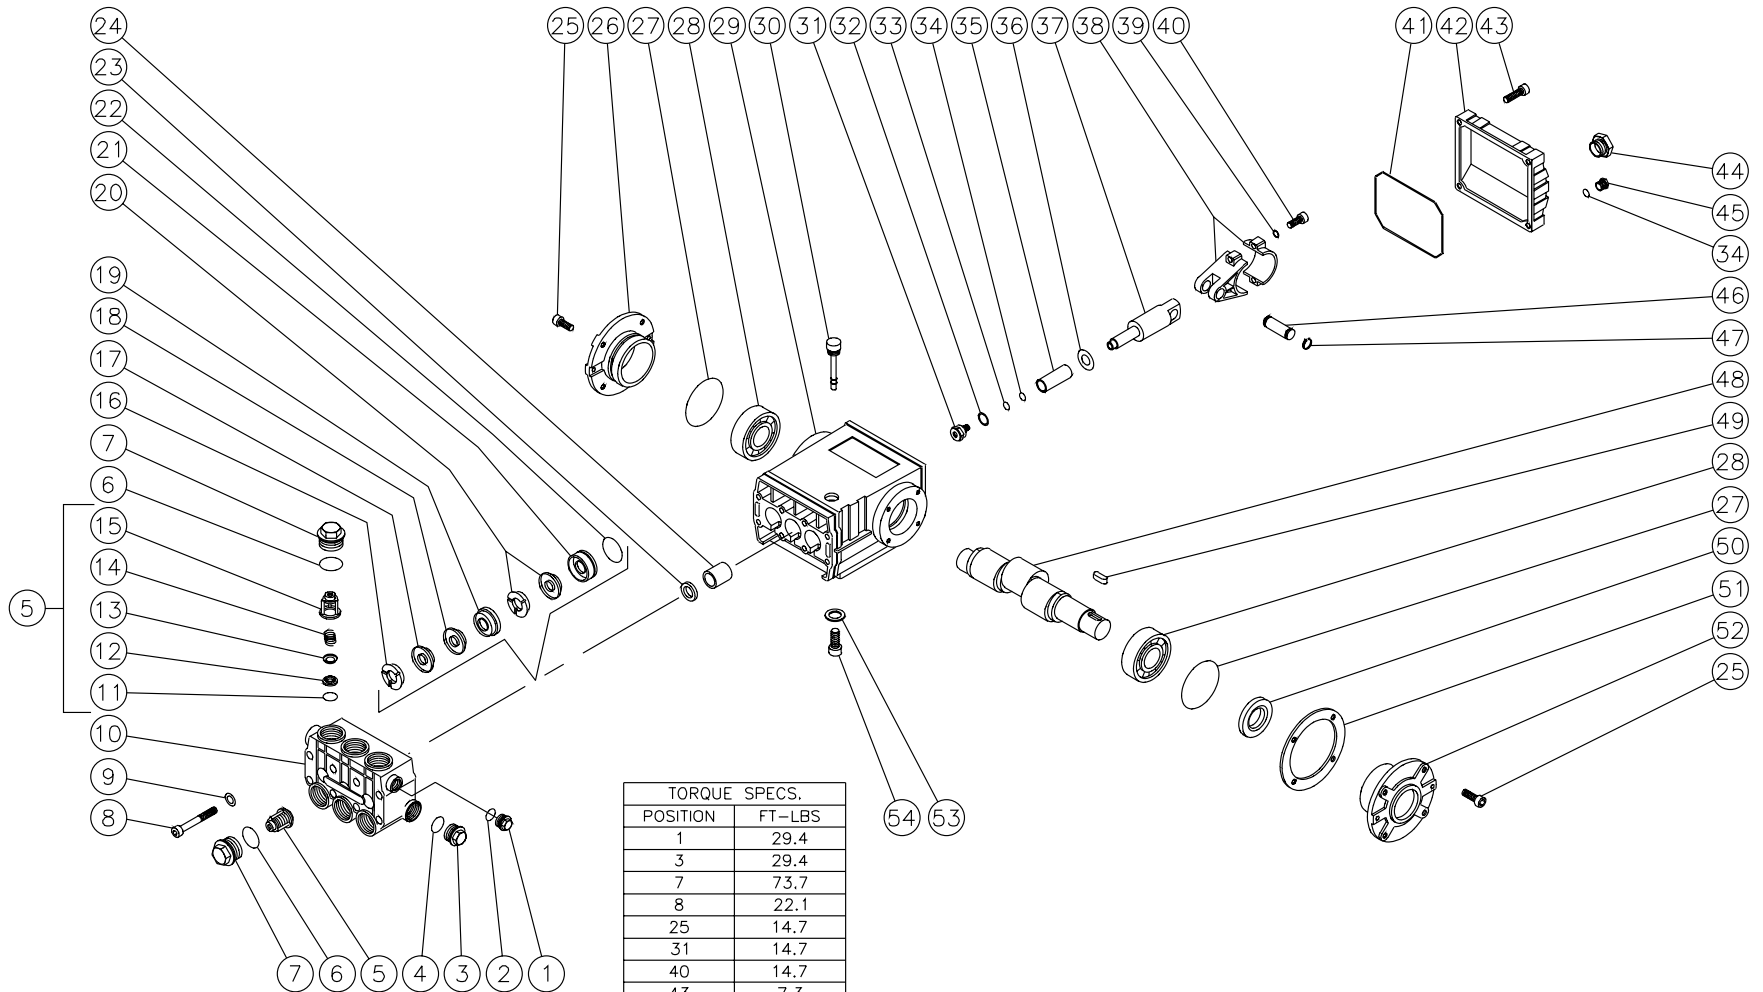

PUMP ASSEMBLY (3-0142) FOR CW-3504-3MGH/3MGV

TORQUE SPECS.	
POSITION	FT-LBS
1	29.4
3	29.4
7	73.7
8	22.1
25	14.7
31	14.7
40	14.7
43	7.3
44	14.7
45	14.7
54	29.4

OMIPMP020/100396/JTR